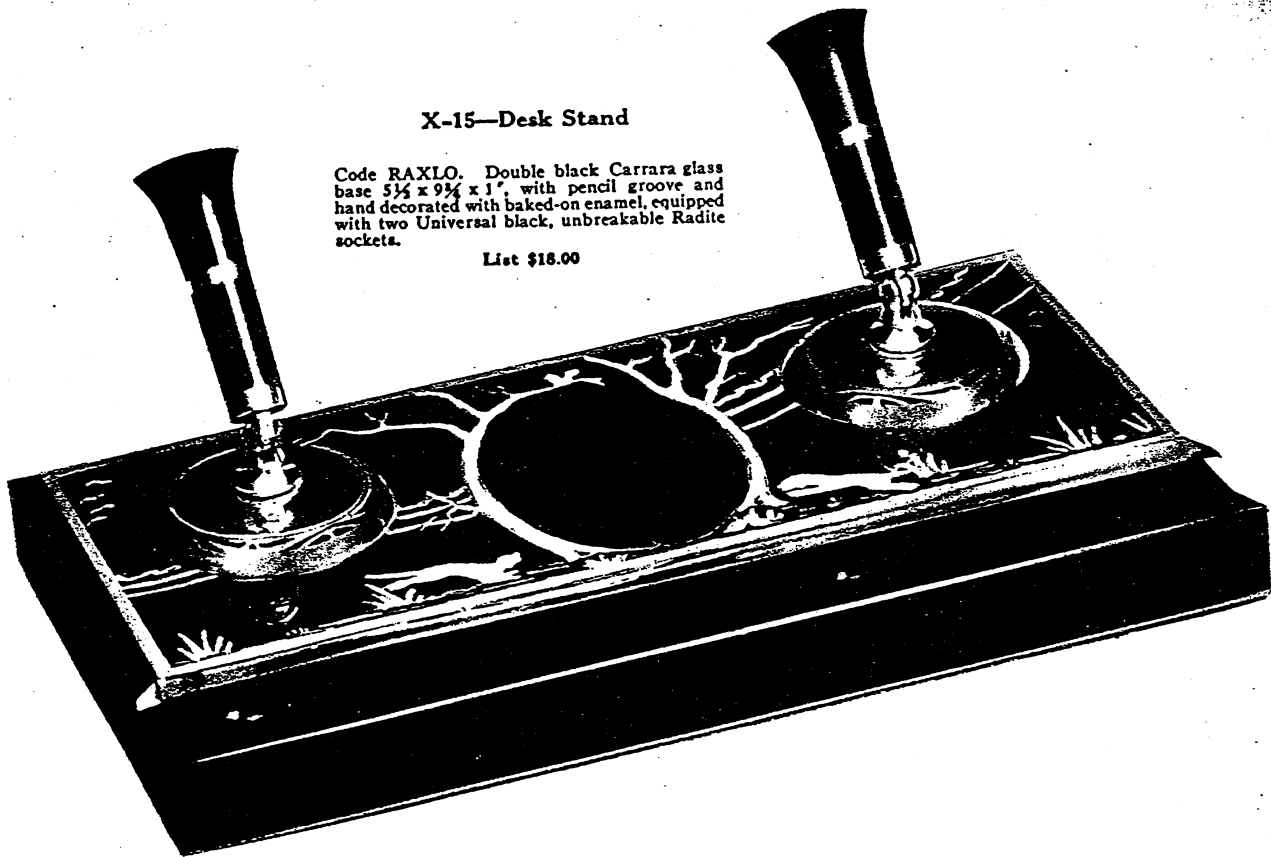

X-15—Desk Stand

Code RAXLO. Double black Carrara glass base
5½ x 9¾ x 1" with pencil groove and
hand decorated with baked-on enamel, equipped
with two Universal black, unbreakable Radite
sockets.

List $16.00